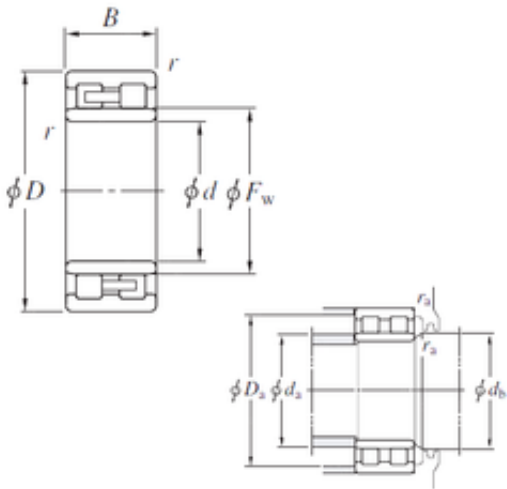

Qingdao XMD Autos Ball Bearing Co., Ltd.

100DC72270A KOYO Double-row cylindrical roller bearings

Bearing No. 100DC72270A

Size	500x720x270 mm
Bore Diameter	500 mm
Outer Diameter	720 mm
Width	270 mm
d	500 mm
Fw	556 mm
D	720 mm
B	270 mm
r min.	8 mm
da min.	532 mm
da max	551 mm
Da max.	688 mm
db min	565 mm
ra max.	6 mm
Weight	353 Kg
Basic dynamic load rating (C)	4740 kN

100DC72270A Bearing 2D drawings and 3D CAD models