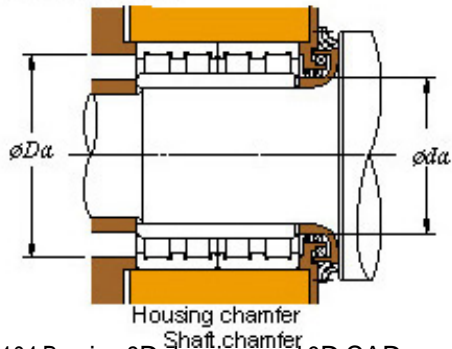

■ Mounting dimensions

26FC20104 Bearing 2D drawings and 3D CAD models

26FC20104 KOYO Four-row cylindrical roller bearings

Bearing No. 26FC20104

Bearing No.	26FC20104
d	130
D	200
B	104
r(min)	2
Cr	610
C0r	953
Cu	115
Fw	150
C	104
r1(min)	2
da(min)	140
Da(max)	190
Da(min)	182
ra(max)	2
rb(max)	2
(Refer.)Mass(kg)	11.8