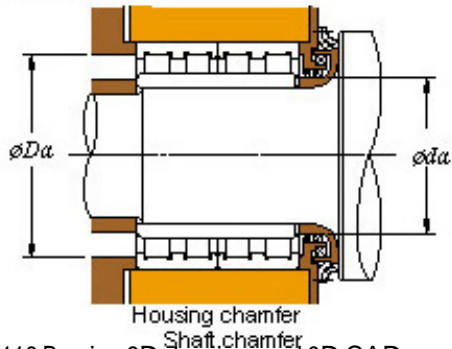

■ Mounting dimensions

28FC21116 Bearing 2D drawings and 3D CAD models

**28FC21116 KOYO Four-row cylindrical roller bearings**

Bearing No. 28FC21116

Bearing No.	28FC21116
d	140
D	210
B	116
r(min)	2
Cr	727
C0r	1120
Cu	131
Fw	158
C	116
r1(min)	2
da(min)	150
Da(max)	200
Da(min)	194
ra(max)	2
rb(max)	2
(Refer.) Mass(kg)	13.5