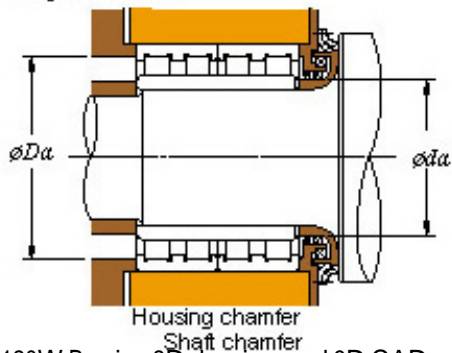

■ Mounting dimensions

32FC24120W Bearing 2D drawings and 3D CAD models

32FC24120W KOYO Four-row cylindrical roller bearings

Bearing No. 32FC24120W

Bearing No.	32FC24120W
d	160
D	240
B	120
r(min)	2.1
Cr	713
C0r	1140
Cu	128
Fw	183
C	120
r1(min)	2.1
da(min)	172
Da(max)	228
Da(min)	219
ra(max)	2
rb(max)	2
(Refer.)Mass(kg)	18.5