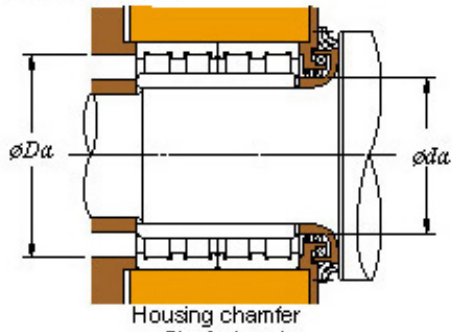

■ Mounting dimensions

313823A Bearing 2D drawings and 3D CAD models

313823A KOYO Four-row cylindrical roller bearings

Bearing No. 313823A

Bearing No.	313823A
d	260
D	370
B	220
r(min)	3
Cr	2340
C0r	4480
Cu	497
Fw	290
C	220
r1(min)	3
da(min)	274
Da(max)	356
Da(min)	346
ra(max)	2.5
rb(max)	2.5
(Refer.)Mass(kg)	75.0