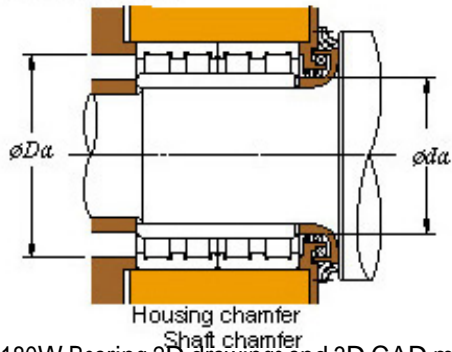

Qingdao XMD Autos Ball Bearing Co., Ltd.

■ Mounting dimensions

58FC40180W Bearing 2D drawings and 3D CAD models

58FC40180W KOYO Four-row cylindrical roller bearings

Bearing No. 58FC40180W

| | |
|------------------|------------|
| Bearing No. | 58FC40180W |
| d | 290 |
| D | 400 |
| B | 180 |
| r(min) | 3 |
| Cr | 2010 |
| C0r | 4010 |
| Cu | 434 |
| Fw | 320 |
| C | 180 |
| r1(min) | 3 |
| da(min) | 304 |
| Da(max) | 386 |
| Da(min) | 372 |
| ra(max) | 2.5 |
| rb(max) | 2.5 |
| (Refer.)Mass(kg) | 68.3 |