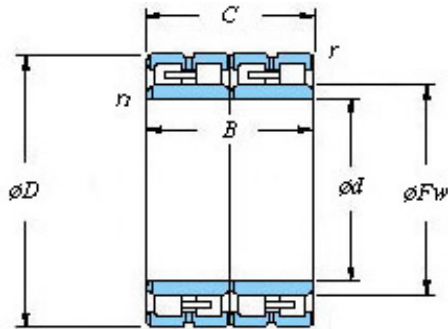

Qingdao XMD Autos Ball Bearing Co., Ltd.

■ Mounting dimensions

60FC42300DW Bearing 2D drawings and 3D CAD models

60FC42300DW KOYO Four-row cylindrical roller bearings

Bearing No. 60FC42300DW

Bearing No.	60FC42300DW
d	300
D	420
B	300
r(min)	1.5
Cr	3670
C0r	7750
Cu	805
Fw	331
C	300
r1(min)	1.5
da(min)	309
Da(max)	411
Da(min)	395
ra(max)	1.5
rb(max)	1.5
(Refer.)Mass(kg)	127