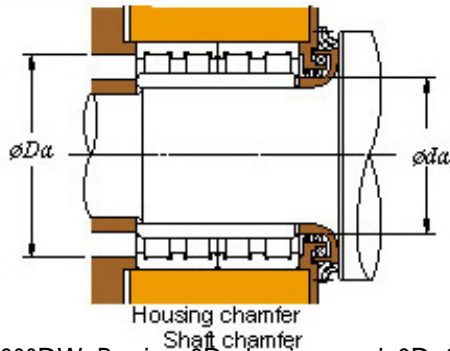

Qingdao XMD Autos Ball Bearing Co., Ltd.

■ Mounting dimensions

60FC42300DW Bearing 2D drawings and 3D CAD models

60FC42300DW KOYO Four-row cylindrical roller bearings

Bearing No. 60FC42300DW

Bearing No.	60FC42300DW
d	300
D	420
B	300
r(min)	1.5
Cr	3670
C0r	7750
Cu	805
Fw	331
C	300
r1(min)	1.5
da(min)	309
Da(max)	411
Da(min)	395
ra(max)	1.5
rb(max)	1.5
(Refer.)Mass(kg)	127