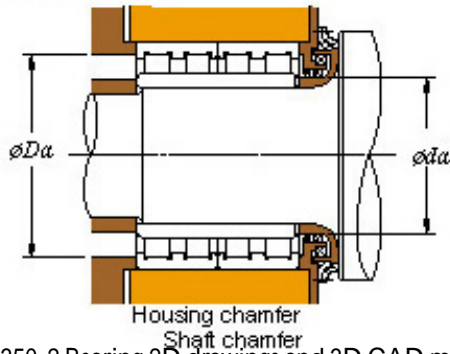

■ Mounting dimensions

68FC48350-2 Bearing 2D drawings and 3D CAD models

68FC48350-2 KOYO Four-row cylindrical roller bearings

Bearing No. 68FC48350-2

Bearing No.	68FC48350-2
d	340
D	480
B	350
r(min)	4
Cr	4920
C0r	11100
Cu	1100
Fw	378
C	350
r1(min)	SP
da(min)	354
Da(max)	462
Da(min)	446
ra(max)	3
rb(max)	2
(Refer.)Mass(kg)	211