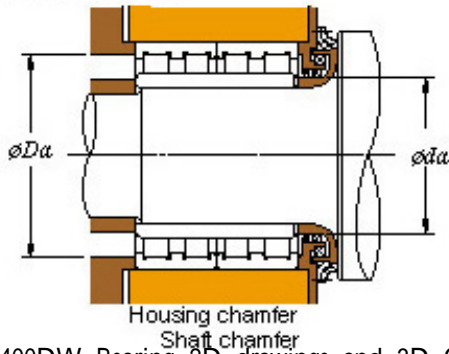

Qingdao XMD Autos Ball Bearing Co., Ltd.

■ Mounting dimensions

76FC54400DW Bearing 2D drawings and 3D CAD models

76FC54400DW KOYO Four-row cylindrical roller bearings

Bearing No. 76FC54400DW

Bearing No.	76FC54400DW
d	380
D	540
B	400
r(min)	4
Cr	6480
C0r	14600
Cu	1410
Fw	422
C	400
r1(min)	4
da(min)	398
Da(max)	522
Da(min)	502
ra(max)	3
rb(max)	3
(Refer.)Mass(kg)	298