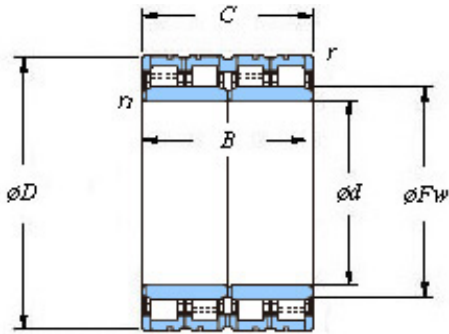

Qingdao XMD Autos Ball Bearing Co., Ltd.

■ Mounting dimensions

76FC54400DW Bearing 2D drawings and 3D CAD models

76FC54400DW KOYO Four-row cylindrical roller bearings

Bearing No. 76FC54400DW

Bearing No.	76FC54400DW
d	380
D	540
B	400
r(min)	4
Cr	6480
C0r	14600
Cu	1410
Fw	422
C	400
r1(min)	4
da(min)	398
Da(max)	522
Da(min)	502
ra(max)	3
rb(max)	3
(Refer.)Mass(kg)	298