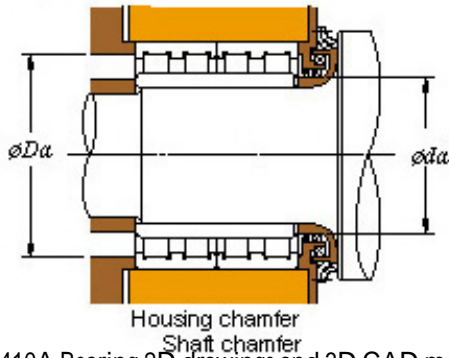

■ Mounting dimensions

84FC60410A Bearing 2D drawings and 3D CAD models

84FC60410A KOYO Four-row cylindrical roller bearings

Bearing No. 84FC60410A

Bearing No.	84FC60410A
d	418.5
D	600
B	410
r(min)	5
Cr	7120
C0r	15700
Cu	1500
Fw	470
C	410
r1(min)	5
da(min)	441
Da(max)	578
Da(min)	560
ra(max)	4
rb(max)	4
(Refer.)Mass(kg)	385