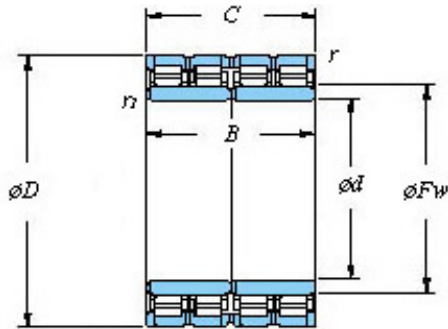

Qingdao XMD Autos Ball Bearing Co., Ltd.

■ Mounting dimensions

152FC108787C Bearing 2D drawings and 3D CAD models

152FC108787C KOYO Four-row cylindrical roller bearings

Bearing No. 152FC108787C

Bearing No.	152FC108787C
d	761.425
D	1079.602
B	787.4
r(min)	7.5
Cr	25500
C0r	65700
Cu	5210
Fw	846
C	787.4
r1(min)	7.5
da(min)	798
Da(max)	1043
Da(min)	1006
ra(max)	6
rb(max)	6
(Refer.)Mass(kg)	2420