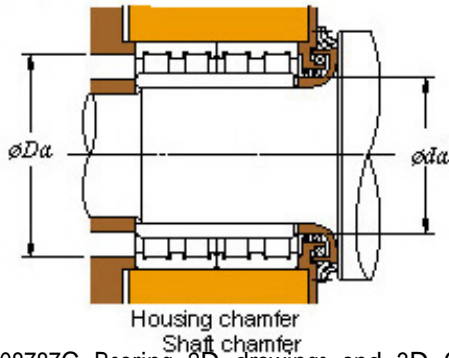

Qingdao XMD Autos Ball Bearing Co., Ltd.

■ Mounting dimensions

152FC108787C Bearing 2D drawings and 3D CAD models

152FC108787C KOYO Four-row cylindrical roller bearings

Bearing No. 152FC108787C

Bearing No.	152FC108787C
d	761.425
D	1079.602
B	787.4
r(min)	7.5
Cr	25500
C0r	65700
Cu	5210
Fw	846
C	787.4
r1(min)	7.5
da(min)	798
Da(max)	1043
Da(min)	1006
ra(max)	6
rb(max)	6
(Refer.)Mass(kg)	2420