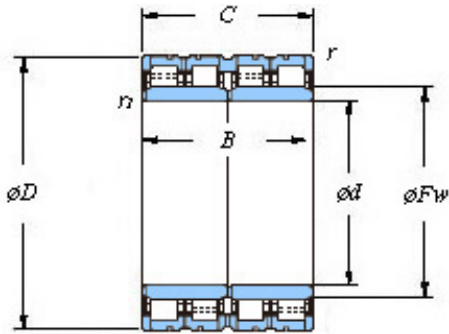

Qingdao XMD Autos Ball Bearing Co., Ltd.

■ Mounting dimensions

164FC113800A Bearing 2D drawings and 3D CAD models

164FC113800A KOYO Four-row cylindrical roller bearings

Bearing No. 164FC113800A

Bearing No.	164FC113800A
d	820
D	1130
B	800
r(min)	7.5
Cr	25100
C0r	66900
Cu	5110
Fw	903
C	800
r1(min)	7.5
da(min)	856
Da(max)	1094
Da(min)	1059
ra(max)	6
rb(max)	6
(Refer.)Mass(kg)	2510