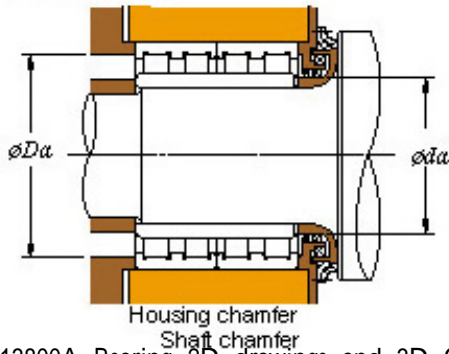

Qingdao XMD Autos Ball Bearing Co., Ltd.

■ Mounting dimensions

164FC113800A Bearing 2D drawings and 3D CAD models

164FC113800A KOYO Four-row cylindrical roller bearings

Bearing No. 164FC113800A

Bearing No.	164FC113800A
d	820
D	1130
B	800
r(min)	7.5
Cr	25100
C0r	66900
Cu	5110
Fw	903
C	800
r1(min)	7.5
da(min)	856
Da(max)	1094
Da(min)	1059
ra(max)	6
rb(max)	6
(Refer.)Mass(kg)	2510